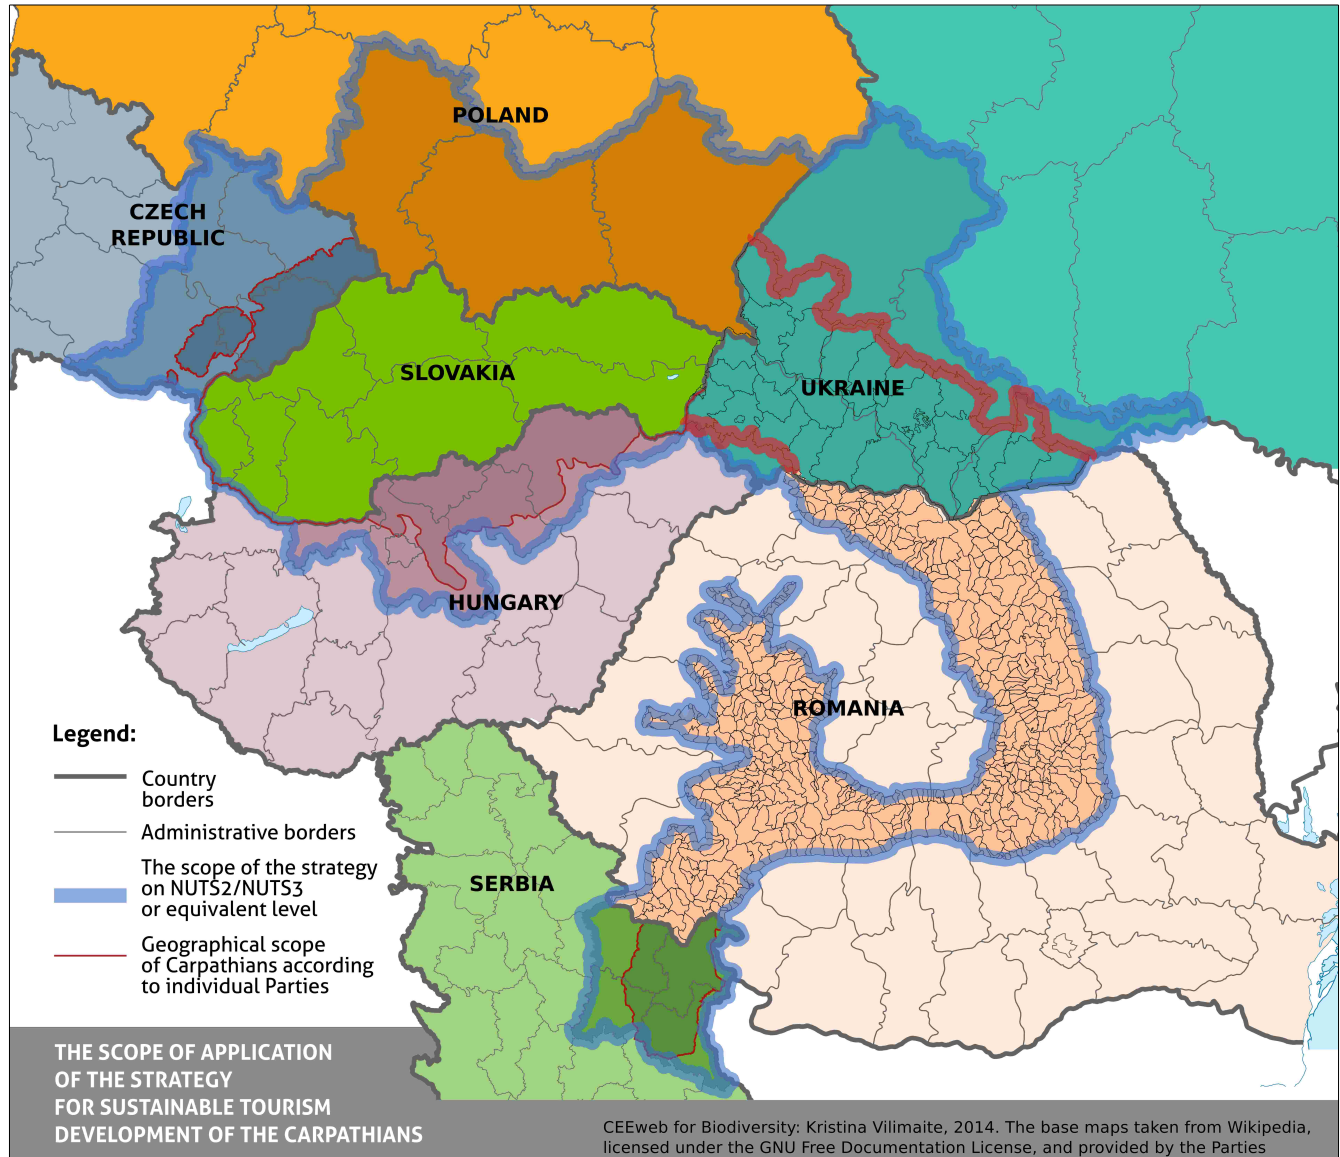

Draft map

(The two planned maps are joined for the moment because of the missing data)